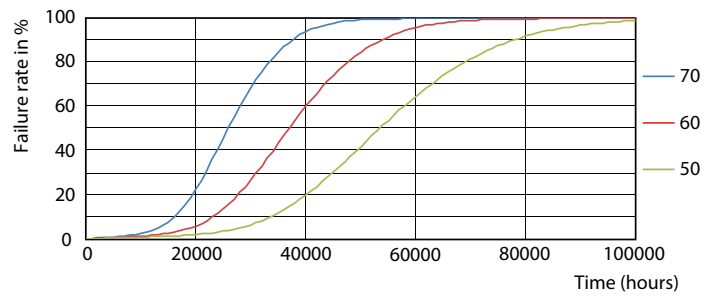

Lifetime

Life Expectancy Diagram