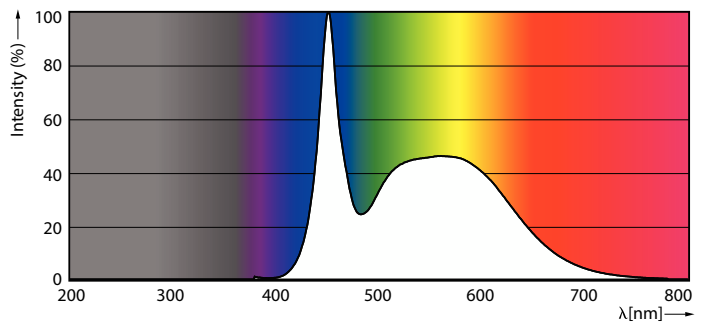

General uniform lighting - CorePro LEDtube 600mm 8W 865 T8

Spectral Power Distribution Colour - CorePro LEDtube 600mm 8W 865 T8