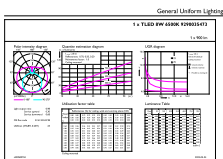

Product Data

Order product name	CorePro LEDtube 600mm 8W 865 T8
Full product name	CorePro LEDtube 600mm 8W 865 T8
Full product code	871951445979300
Order code	45979300
Material Nr. (12NC)	929003547302
Net Weight (Piece)	0.220 kg
EAN/UPC - Product/Case	8719514459793
Numerator - Packs per outer box	20
EAN/UPC - Case	8719514459809

Dimensional drawing

Product	D1	D2	A1	A2	A3
CorePro LEDtube 600mm 8W 865 T8	25.7 mm	28 mm	588.5 mm	595.5 mm	602.5 mm

Photometric data

General uniform lighting - CorePro LEDtube 600mm 8W 865 T8

Spectral Power Distribution Colour - CorePro LEDtube 600mm 8W 865 T8