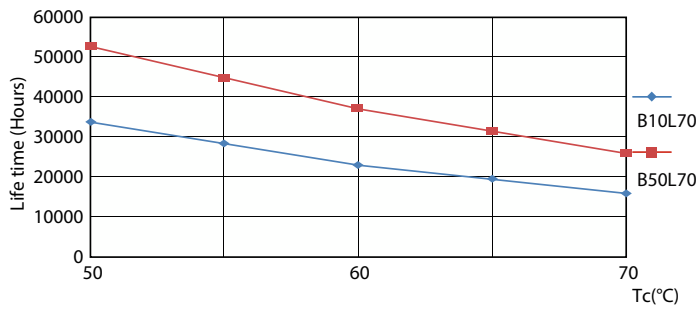

CorePro LEDtube EM/Mains T8

Photometric data

Light Distribution Diagram - CorePro LEDtube 600mm 8W 865 T8

Lifetime

Life Expectancy Diagram

FailureRate

LifetimeVsTc

Lumen Maintenance Diagram - CorePro LEDtube 600mm 8W 865 T8