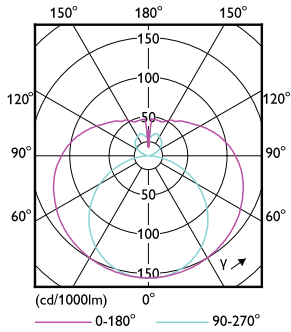

Dimensional drawing

Product	D1	D2	A1	A2	A3
CorePro LEDtube 600mm 8W 865 T8	25.7 mm	28 mm	588.5 mm	595.5 mm	602.5 mm

Photometric data

General uniform lighting - CorePro LEDtube 600mm 8W 865 T8

Spectral Power Distribution Colour - CorePro LEDtube 600mm 8W 865 T8

CorePro LEDtube EM/Mains T8

Photometric data

Light Distribution Diagram - CorePro LEDtube 600mm 8W 865 T8

Lifetime

Life Expectancy Diagram

FailureRate

LifetimeVsTc

Lumen Maintenance Diagram - CorePro LEDtube 600mm 8W 865 T8