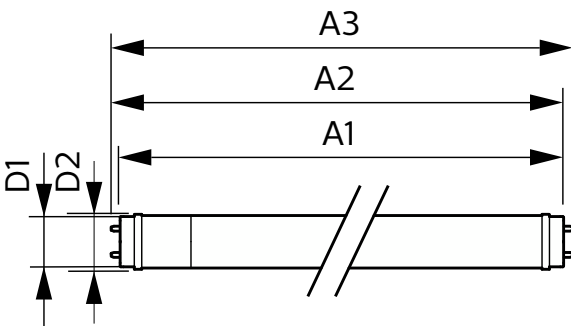

Product Data

Order product name	CorePro LEDtube 600mm 8W 865 T8
Full product name	CorePro LEDtube 600mm 8W 865 T8
Full product code	871951445979300
Order code	45979300
Material Nr. (12NC)	929003547302
Net Weight (Piece)	0.220 kg
EAN/UPC - Product/Case	8719514459793
Numerator - Packs per outer box	20
EAN/UPC - Case	8719514459809

Dimensional drawing

Product	D1	D2	A1	A2	A3
CorePro LEDtube 600mm 8W 865 T8	25.7 mm	28 mm	588.5 mm	595.5 mm	602.5 mm

Photometric data

General uniform lighting - CorePro LEDtube 600mm 8W 865 T8

Spectral Power Distribution Colour - CorePro LEDtube 600mm 8W 865 T8