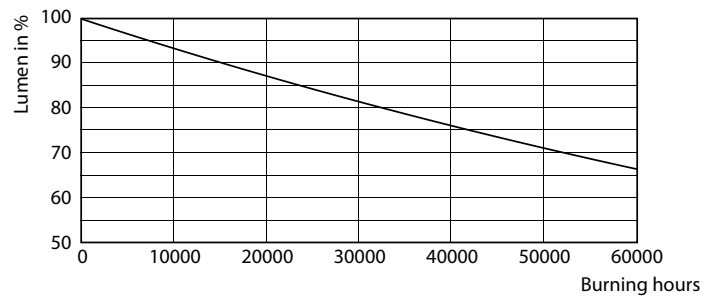

CorePro LEDtube EM/Mains T8

Photometric data

Light Distribution Diagram - CorePro LEDtube 600mm 8W 865 T8

Lifetime

Life Expectancy Diagram

FailureRate

LifetimeVsTc

Lumen Maintenance Diagram - CorePro LEDtube 600mm 8W 865 T8